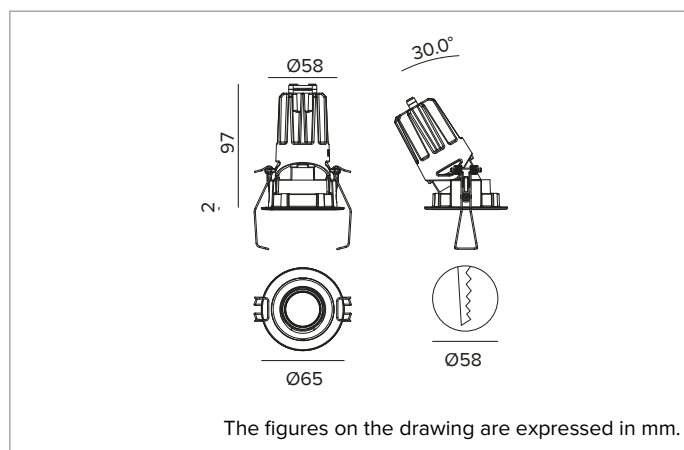

SOURCE

High efficiency Chip on Board LED Ra90. Ra80 on request.

Energy efficiency class: F

Nominal power: 9,5W

Nominal flux: 871lm

Colour rendering index: 90

Rf: 92

Rg: 99

CCT nominal: 2700K

Lifetime (L80/B10): >50000h tq +25°C

ILLUMINOTECHNICAL CHARACTERISTICS

SP Version - a moulded white plastic optical holder with metallised polycarbonate precision optics, a holographic diffusion filter and a black silicone cut off ring. UGR<19 (EN 12464-1).

Optic: REFLECTOR

Beam angles: SP

Optical efficiency: 77%

Fixture flux: 672lm

Luminous efficacy: 61lm/W

Photobiological safety: Compliant with RG1 low risk group

MECHANICAL CHARACTERISTICS

Moulded white plastic optic holder and die-cast aluminium heat sink in black color. White colour cover. The optical unit can be adjusted up to 30° on the vertical plane. Trim version with an integrated white ring.

Colour and finish: Plaster white

Weight: 0.23Kg

Version: TRIM

Degree of protection: IP20 for recessed part

Degree of protection: IP40 for exposed part

ELECTRICAL CHARACTERISTICS

Integrated electronic ON-OFF driver. Luminaire compliant with EN 60598-2-22 for power supply from a centralised emergency system CPSS (Central Power Supply System), not incorporated in the luminaire - high risk areas excluded. The default power and flux are 100% in AC and 100% in DC.

Fixture Power: 11W

Power supply: 220-240Vac 50/60Hz

Insulation Class: CLASS 2

Type of driver / Control: ON-OFF

Driver included: YES

Class F: YES

SAFE FLICKER: PstLM=<1 and SVM=<0.4 (IEC TR 61547-1 and IEC TR 63158), to ensure a more comfortable and safe light

Ambient temperature: 0°C / +25°C

INSTALLATION

Quick tool-free mounting system for false ceiling installation from 0.5 to 30mm.

NOTES

110-277Vac version available on request.

WARRANTY

5 years.

WARNING

Luminaire designed for disposal/recycling at end-of-life. Replaceable (LED only) light source by a professional. Replaceable control gear by a professional.

Due to the technological evolution of the electronic components, the data provided may be updated, and as such, confirmation must be requested during the order process.

Luminous flux and power supply have +/-10% tolerances with respect to the indicated value. tq +25°C (CIE 121).

We reserve the right to make technical changes.

Targetti Sankey S.r.l.
Via Pratese, 164
50145 Firenze - Italy
Tel: +39 055 37911
targetti.com
targetti@targetti.com

CCIAA Firenze
Share Capital:
€ 500.000,00
VAT N. (IT):
01537660480
R.E.A: FI-275656

TARGETTI